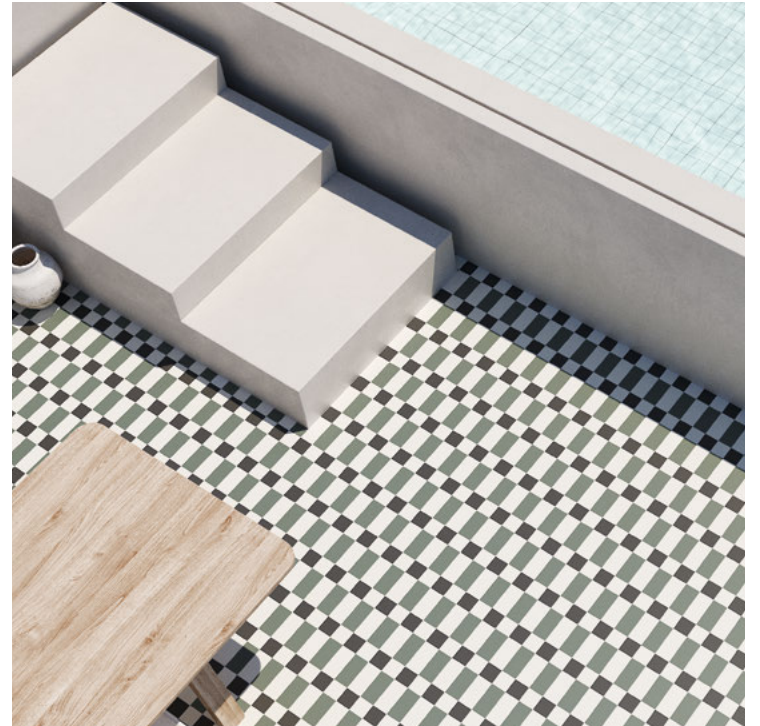

Solid XS Chalk & Basalt
Solid S Chalk & Moss