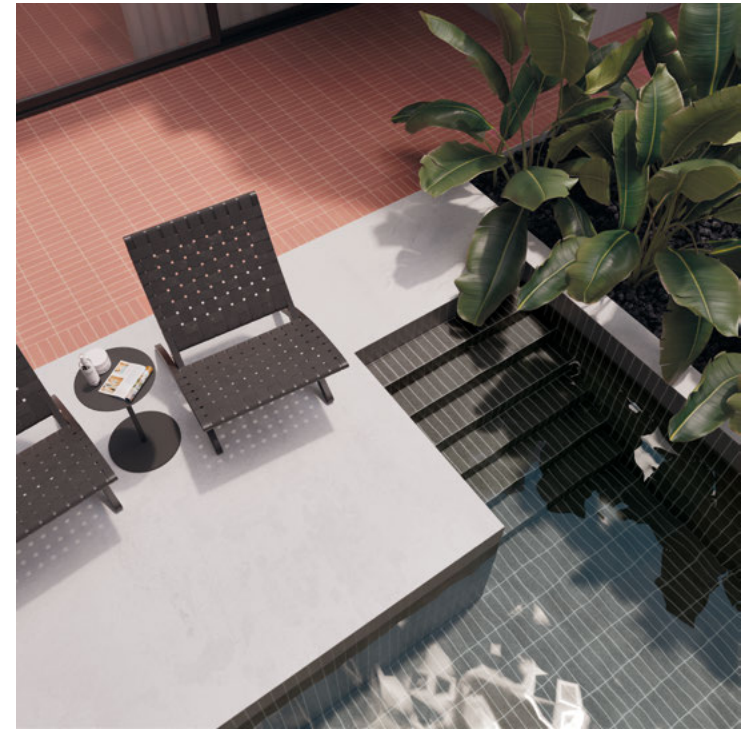

Outdoor living

Vestige & Vestige Square Sagano

Rebels Terracotta Matt
Rebels Nero Matt

- Reef & Narrow Reef** Sand
- Roots S** White Gloss
- ◀ **Abbey Stone XXL & XL** Rila

Aqua S, M & Decor Sand

Abbey Stone XXL & XL Rila ▶